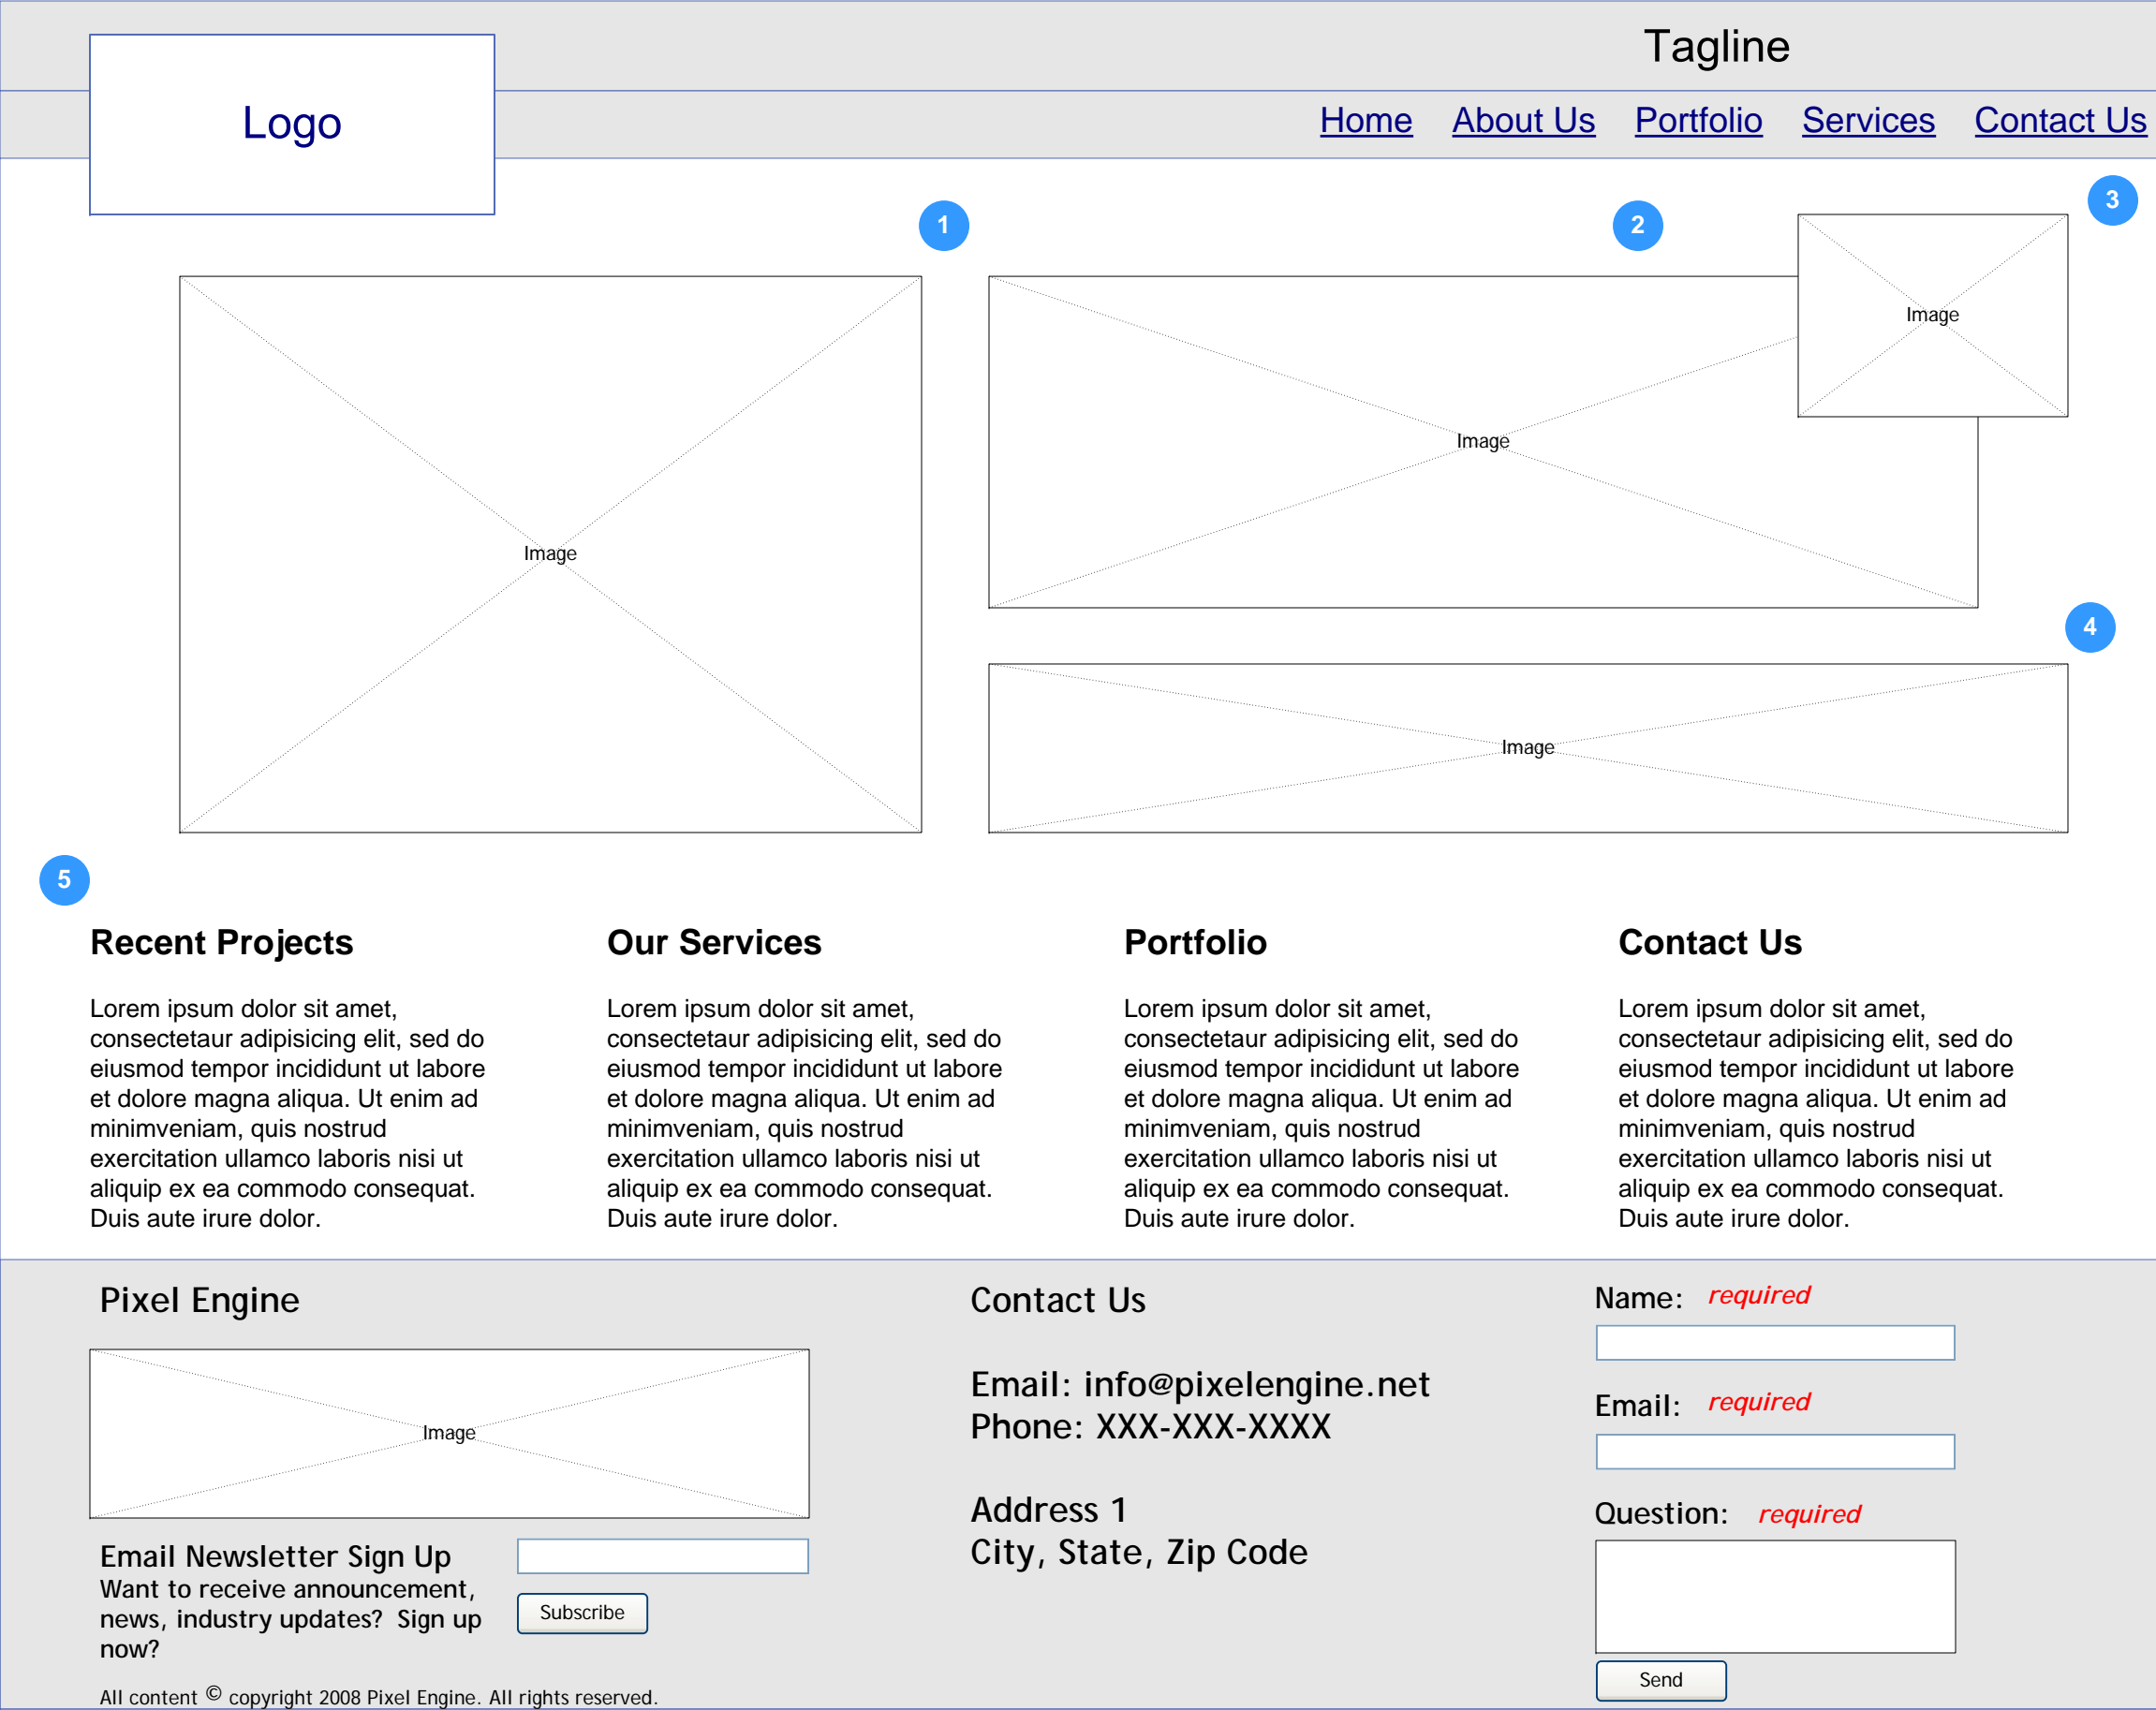

Pixel Engine – Site Information Architecture

Pixel Engine

Pixel Engine Website Redesign Information Architecture

Document History

Date	Version	Description	Author
3/15/13	0.1	Initial Wireframe Setup	Vance Bell
4/2/13	0.2	Initial Template Setup	Vance Bell
4/15/13	0.3	Homepage, Portfolio, Contact Us	Vance Bell

Client Pixel Engine	Page 1 of 4	Prepared by Vance Bell	Date 12/26/14
Process Site IA		Approved by	Date

Pixel Engine – Site Information Architecture

Notes

- 1 Main marketing image. Image randomized on page load.
- 2 Main marketing image.
- 3 Call-to-action image.
- 4 All headers link to appropriate subsections.