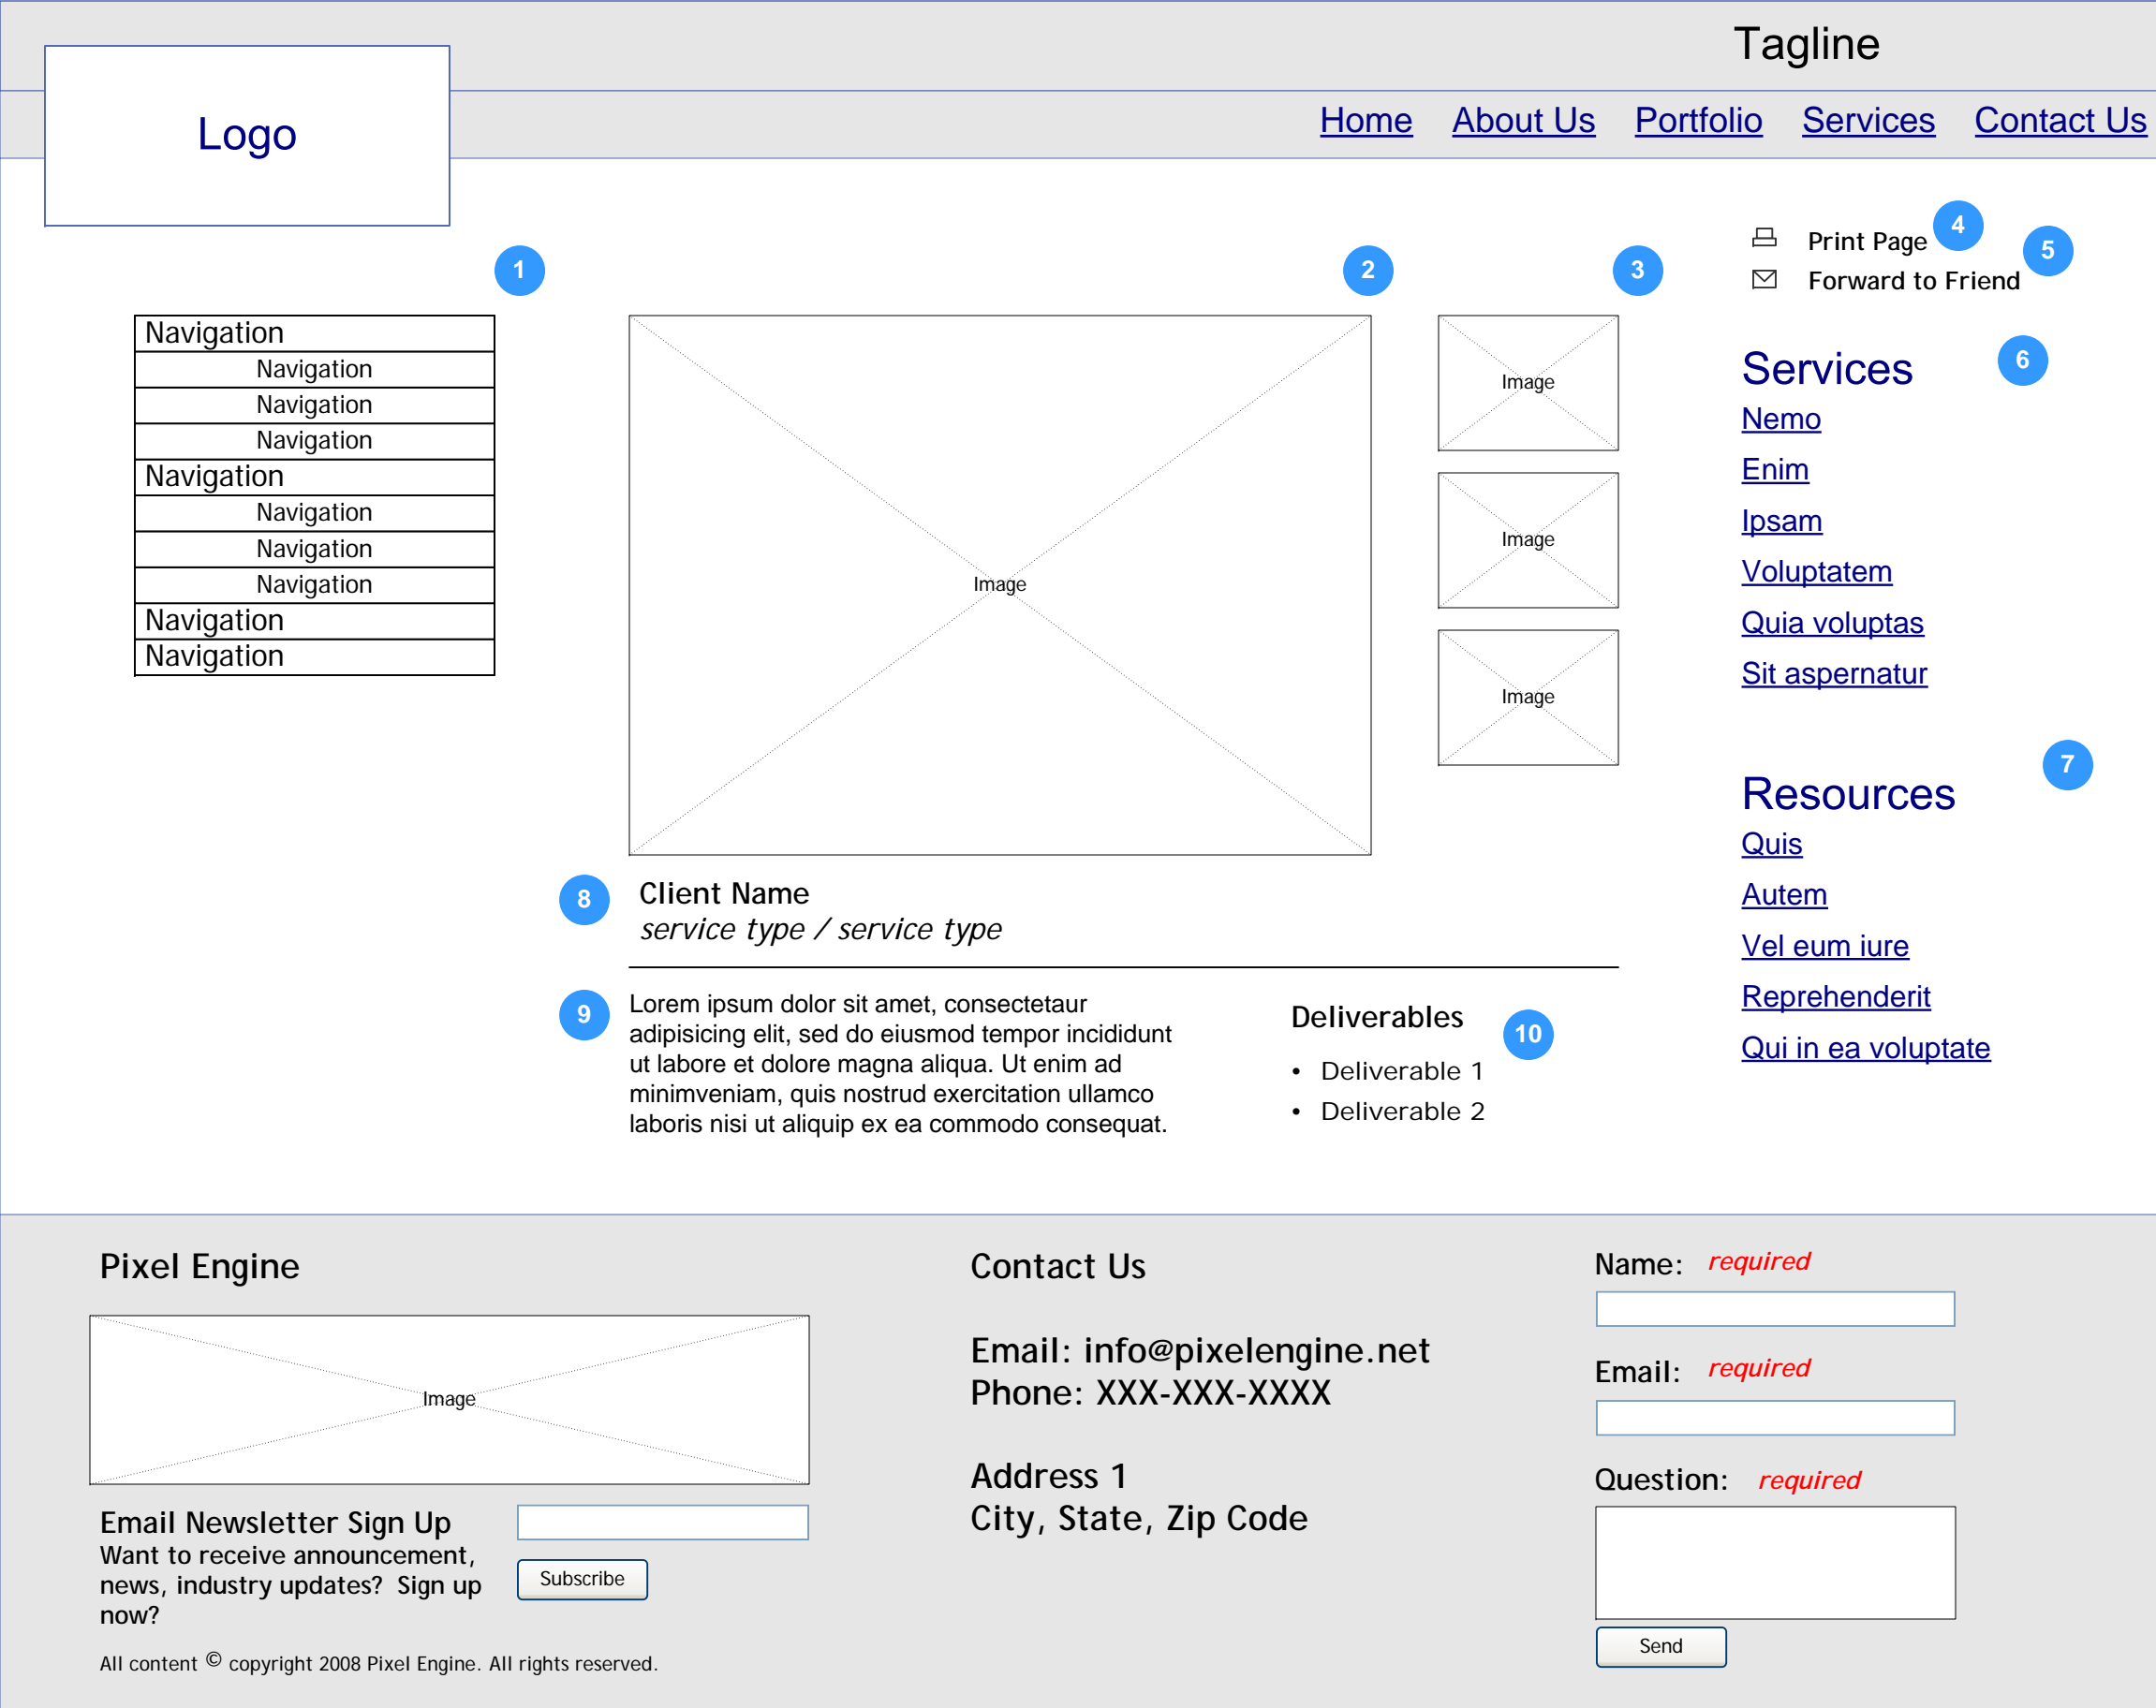

- Notes
- 1 Main navigation. Show page state "on"
 - 2 Portfolio image 1
 - 3 Portfolio thumbnails. On mouseover replace main portfolio image.
 - 4 Print page function.
 - 5 Forward to friend function.
 - 6 Crosslinks group 1
 - 7 Crosslinks group 2
 - 8 Client name and service types divided by slash
 - 9 Project summary
 - 10 Deliverable type list